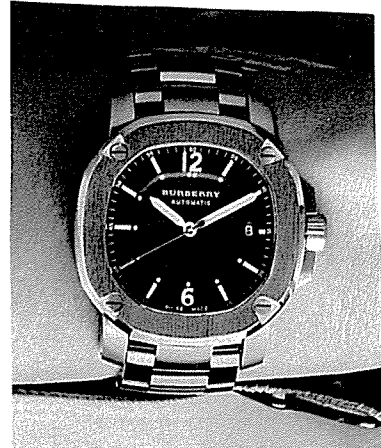

精

JAPANESE PRINTS AND BRUSH DRAWINGS OF
THE EIGHTEENTH AND NINETEENTH CENTURY,
JANUARY FIFTH TO NINETEEN, AT THE
GALLERY OF CONTEMPORARY ART, OPEN TWELVE
NOON TO SIX P.M., MONDAY THROUGH SATURDAY,
NINETY-EIGHT BERRARD ST., WESLE, TORONTO

報

18

Google it

Time will tell